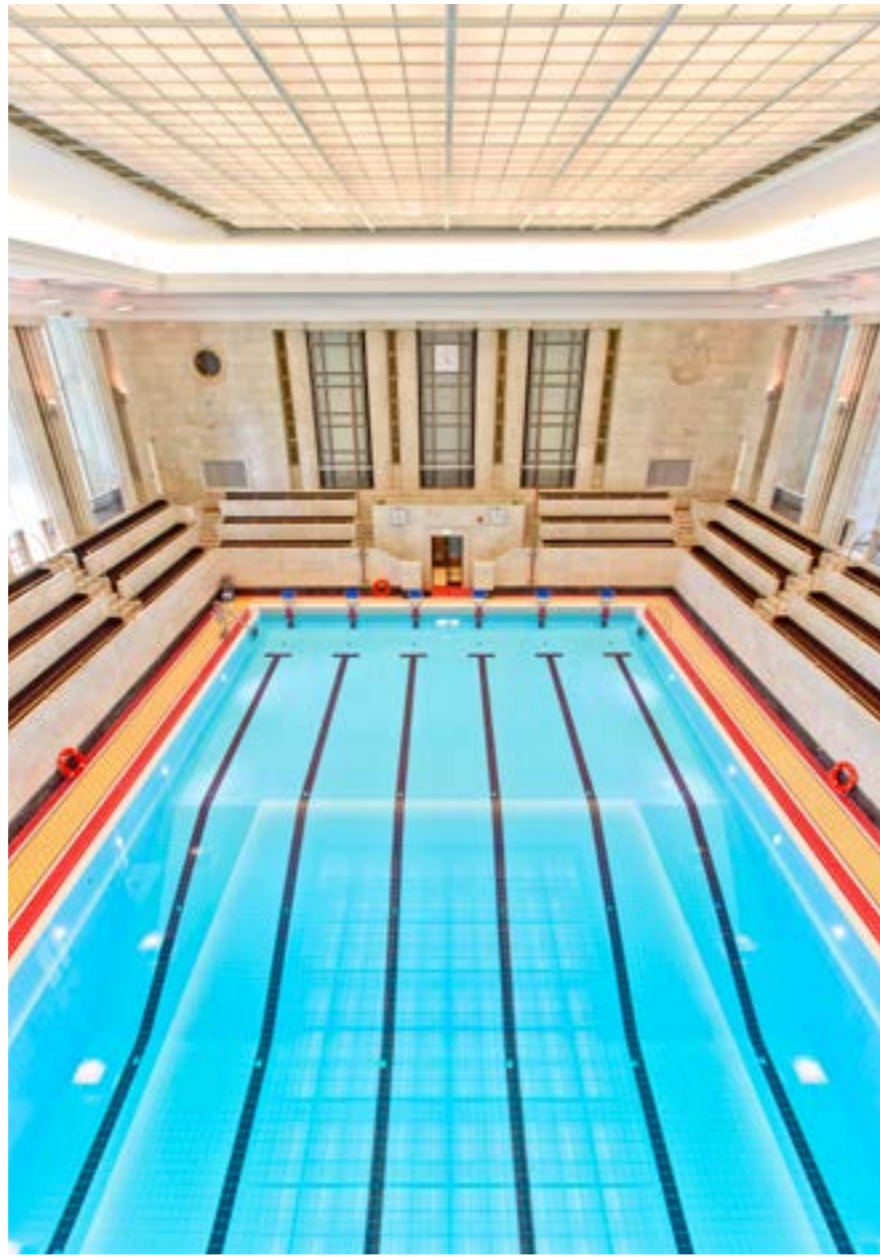

bazén | swimming pool
Warszawa, PL

série **COLOR ONE, COLOR TWO, POOL**